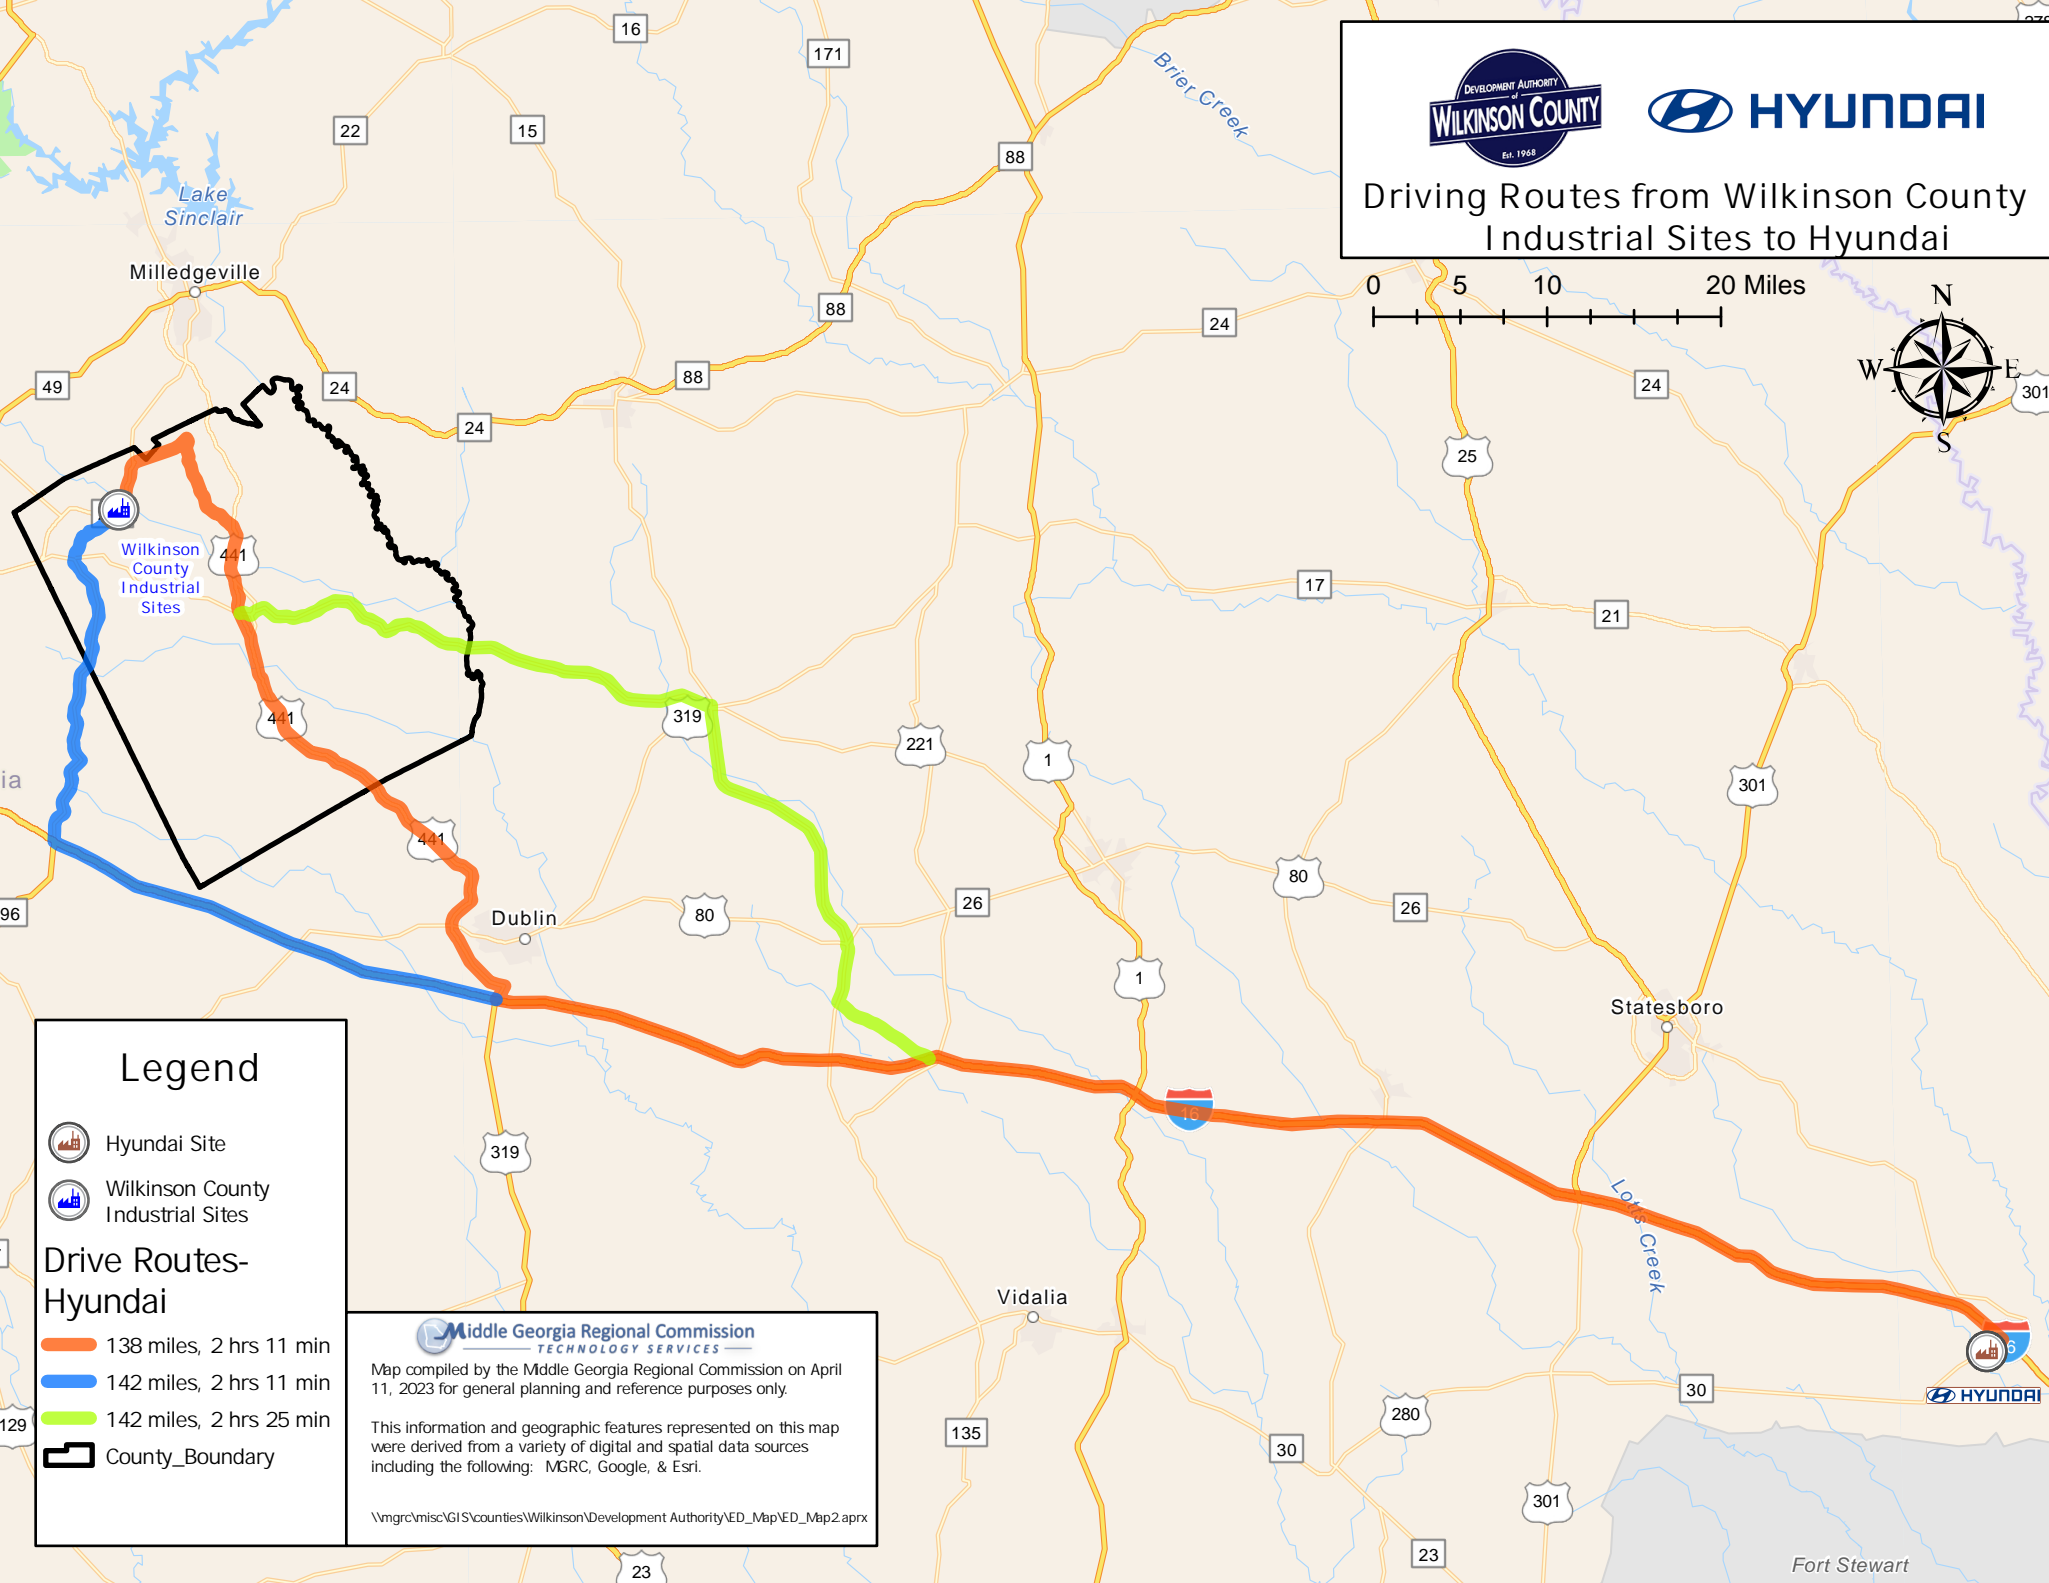

# Driving Routes from Wilkinson County Industrial Sites to Hyundai

## Legend

- Hyundai Site
- Wilkinson County Industrial Sites

### Drive Routes-Hyundai

- 138 miles, 2 hrs 11 min
- 142 miles, 2 hrs 11 min
- 142 miles, 2 hrs 25 min
- County\_Boundary

Map compiled by the Middle Georgia Regional Commission on April 11, 2023 for general planning and reference purposes only.

This information and geographic features represented on this map were derived from a variety of digital and spatial data sources including the following: MGRC, Google, & Esri.

\\vmgrc\misc\GIS\counties\Wilkinson\Development Authority\ED\_Map\ED\_Map2.aprx