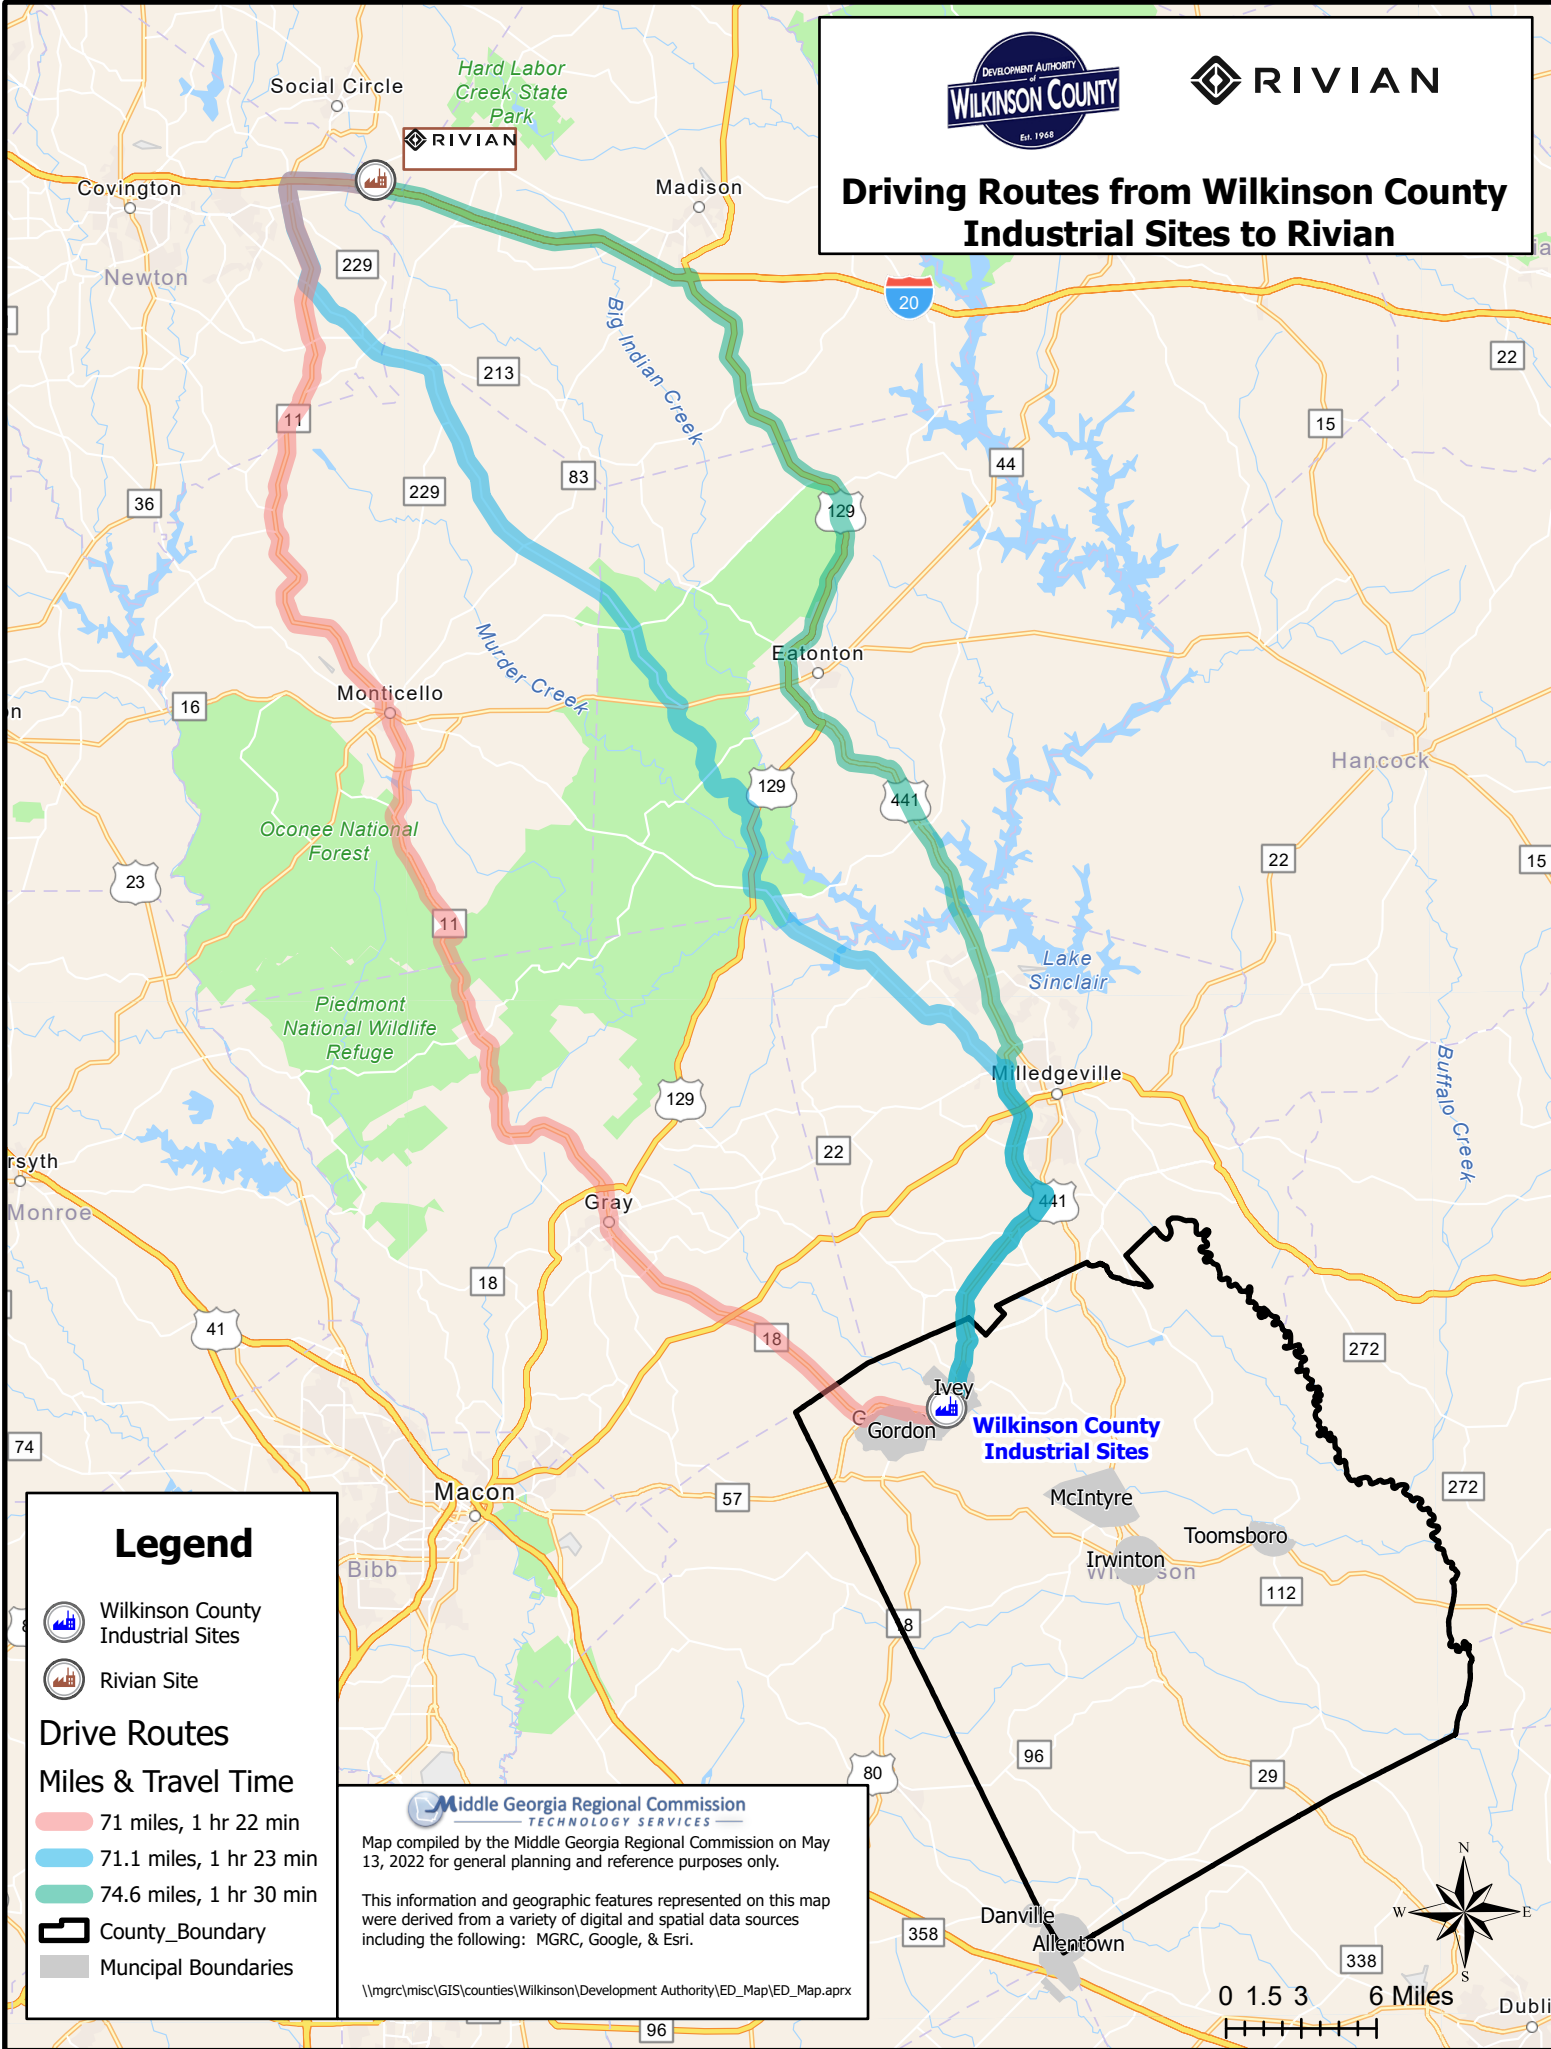

Driving Routes from Wilkinson County Industrial Sites to Rivian

Legend

- Wilkinson County Industrial Sites
- Rivian Site

Drive Routes Miles & Travel Time

- 71 miles, 1 hr 22 min
- 71.1 miles, 1 hr 23 min
- 74.6 miles, 1 hr 30 min
- County_Boundary
- Municipal Boundaries

Middle Georgia Regional Commission
TECHNOLOGY SERVICES

Map compiled by the Middle Georgia Regional Commission on May 13, 2022 for general planning and reference purposes only.

This information and geographic features represented on this map were derived from a variety of digital and spatial data sources including the following: MGRC, Google, & Esri.

\\mgrc\misc\GIS\counties\Wilkinson\Development Authority\ED_Map\ED_Map.aprx